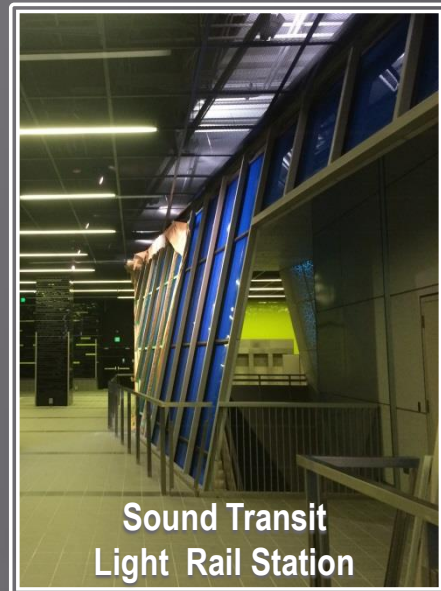

Edith Green - Wendell Wyatt
2014 AIA COTE Top Ten Winner

5823 S. 6th WAY
RIDGEFIELD, WA 98642
PHONE: 360-823-1777
<http://alpha-iron.us/>

Alpha Iron
Fabrication Shop

Sound Transit
Light Rail Station

Alpha Iron, LLC is a full service, AISC Certified fabrication shop. Our Mission is to deliver **QUALITY, COMMITMENT** and **PERFORMANCE** on every project. We specialize in:

Our experienced craftsmen, state-of-the-art CNC equipment and exceptional record of accurate, on-time delivery ensures that you receive the highest standards of service available.

PSU Seismic Upgrade

Pedestrian Bridge