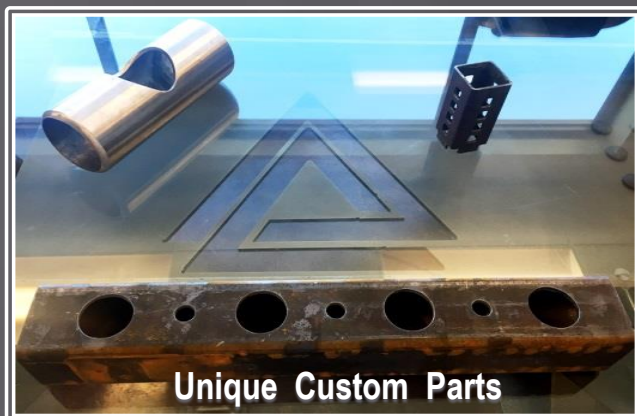

- Miscellaneous metals fabrication: staircases, platforms and handrails
- Stainless, aluminum and non-ferrous fabrication
- Structural steel fabrication (WABO & AWS D1. Certified)
- Beam, angle, tee, HSS and pipe processing from customer drawings

Our experienced craftsmen, state-of-the-art CNC equipment and exceptional record of accurate, on-time delivery ensures that you receive the highest standards of service available.

PSU Seismic Upgrade

Pedestrian Bridge